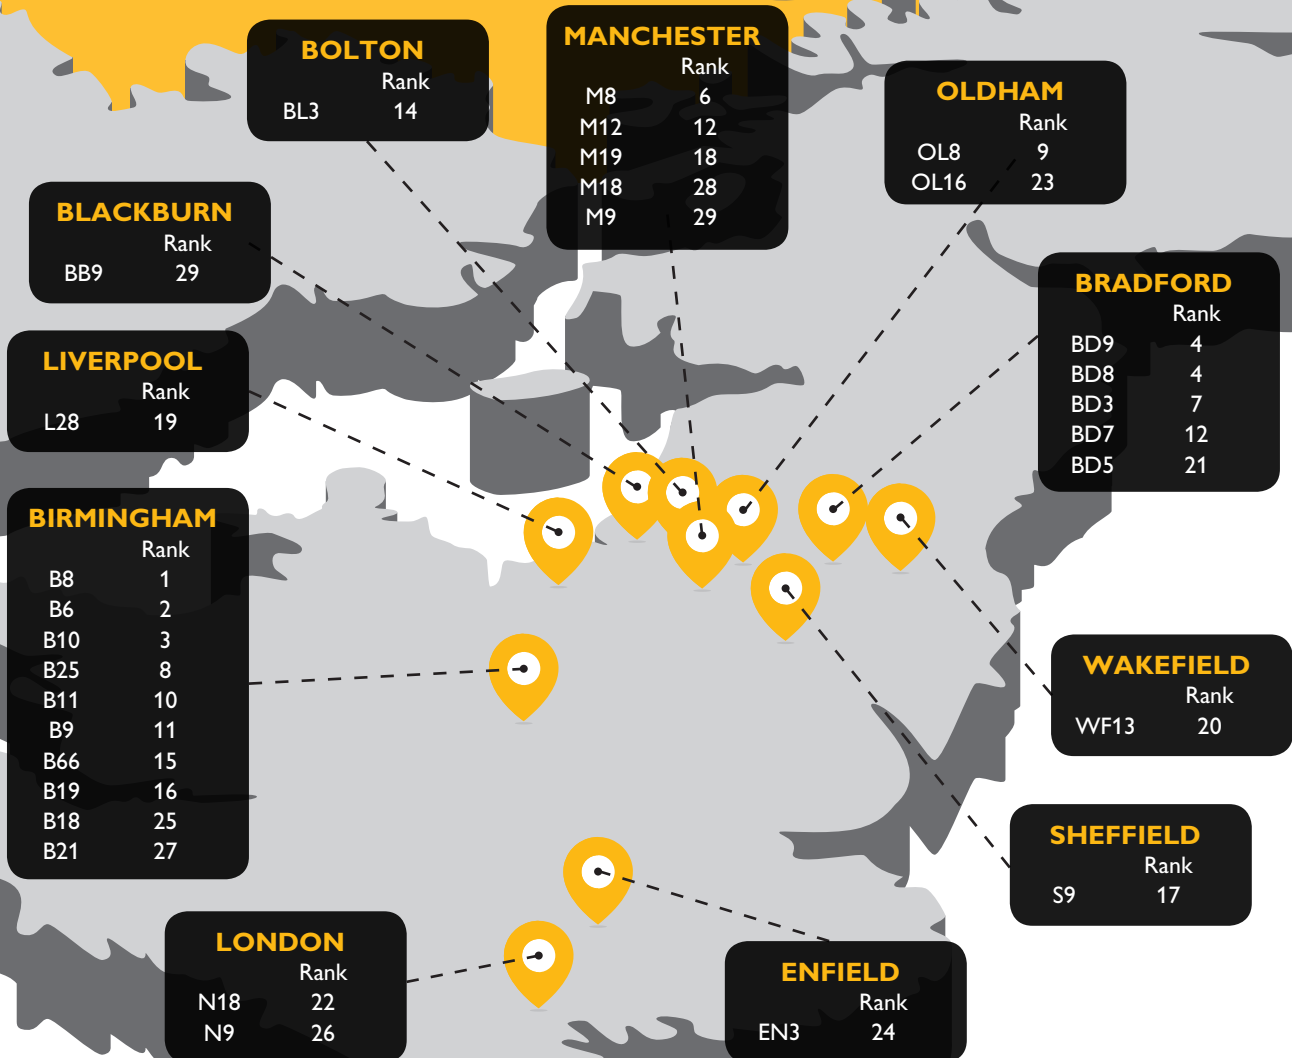

CRASH FOR CASH HOTSPOTS

Top 30 UK postcode district hotspots

Crash for cash is a nationwide problem, but these tables show the top 30 postcode districts, with Birmingham and Bradford being the top of that list.

TOP 10 POSTCODE DISTRICT HOTSPOTS

Postcode	District	Rank
B8	BIRMINGHAM	1
B6	BIRMINGHAM	2
B10	BIRMINGHAM	3
BD9	BRADFORD	3
BD8	BRADFORD	5
M8	MANCHESTER	6
BD3	BRADFORD	7
B25	BIRMINGHAM	8
OL8	OLDHAM	9
B11	BIRMINGHAM	10

ifb | Insurance Fraud Bureau

If you have suspicions about a car crash, call Cheatline anonymously on

0800 422 0421

or visit our website www.insurancefraudbureau.org/cheatline

Revision 20/09/17